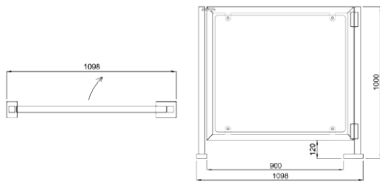

## Technical specifications

<p><b>Security Door</b> <b>QRD-6003</b></p>			
Model	A	B	C
Opening mode	Manual type	Manual type	Automatic type
Opening direction	Unidirectional	Unidirectional	Bidirectional
Electric lock	✗	✓	Motor con embrague
Access control	✗	Supports any access control	Supports any access control
Power supply	✗	AC220V/110V, 50/60Hz	AC220V/110V, 50/60Hz
LED light	✗	✗	✓
Self-closing	✗	✗	✓
Details	 <p>KEY CYLINDER</p>	 <p>MAGNETIC LOCK</p>	 <p>MOTOR</p>
Material	304 stainless steel + plexiglass	304 stainless steel + plexiglass	304 stainless steel + plexiglass
Dimensions	1098 * 1000mm	1200 * 170 * 1000mm	1390 * 120 * 1245mm
Net Weight	25kg /unit	30kg /unit	35kg /unit
Clearance Width	900mm	900mm	900mm
MCBF	10 million steps	10 million steps	10 million steps
Voltage / Consumption	✗	24V DC / 40W	24V DC / 40W
Communication	✗	Dry contact, relay signal	Dry contact, relay signal, RS485
Operating Temperature	-25 °C to 70 °C	-15 °C to 60 °C	-15 °C to 60 °C
Operating Humidity	0 ~ 95% (Non-condensing)	0 ~ 95% (Non-condensing)	0 ~ 95% (Non-condensing)
Working Environment	Indoor / Outdoor	Indoor / Outdoor	Indoor / Outdoor
Flow rate	30 persons per minute	30 persons per minute	30 persons per minute

**QRD-6003A**  
Dimensions (mm)

**QRD-6003B**  
Dimensions (mm)

**QRD-6003C**  
Dimensions (mm)