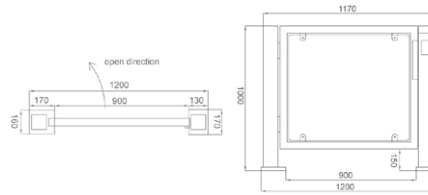

## Technical specifications

<p><b>Security Door</b> <b>QRD-6003</b></p>			
Model	A	B	C
Opening mode	Manual type	Manual type	Automatic type
Opening direction	Unidirectional	Unidirectional	Bidirectional
Electric lock	✗	✓	Motor con embrague
Access control	✗	Supports any access control	Supports any access control
Power supply	✗	AC220V/110V, 50/60Hz	AC220V/110V, 50/60Hz
LED light	✗	✗	✓
Self-closing	✗	✗	✓
Details	 <p>KEY CYLINDER</p>	 <p>MAGNETIC LOCK</p>	 <p>MOTOR</p>
Material	304 stainless steel + plexiglass	304 stainless steel + plexiglass	304 stainless steel + plexiglass
Dimensions	1098 * 1000mm	1200 * 170 * 1000mm	1390 * 120 * 1245mm
Net Weight	25kg /unit	30kg /unit	35kg /unit
Clearance Width	900mm	900mm	900mm
MCBF	10 million steps	10 million steps	10 million steps
Voltage / Consumption	✗	24V DC / 40W	24V DC / 40W
Communication	✗	Dry contact, relay signal	Dry contact, relay signal, RS485
Operating Temperature	-25 °C to 70 °C	-15 °C to 60 °C	-15 °C to 60 °C
Operating Humidity	0 ~ 95% (Non-condensing)	0 ~ 95% (Non-condensing)	0 ~ 95% (Non-condensing)
Working Environment	Indoor / Outdoor	Indoor / Outdoor	Indoor / Outdoor
Flow rate	30 persons per minute	30 persons per minute	30 persons per minute

**QRD-6003A**  
Dimensions (mm)

**QRD-6003B**  
Dimensions (mm)

**QRD-6003C**  
Dimensions (mm)