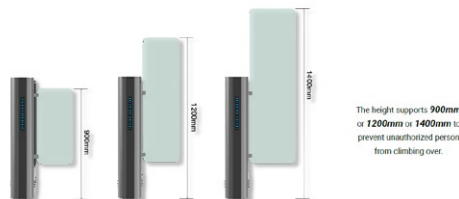

Technical specifications

Certification	Conformity CE, ROHS
Main structure material	Steel structure with sealing system
Card panel material	Tempered glass
Material of arm	Clear Plexiglas (standard) or tempered glass (optional)
Dimensions and Net Weight	1400 * 185 * 990mm / 60 kg/unit (single core), 75 kg/unit (double core)
Pitch width	600mm (standard), 900mm (wheelchair passage)
Arm Height	1200mm (standard), 900mm-1400mm (optional)
Water resistant	IP65
Pitch direction	Unidirectional and Bidirectiona
MCBF	12 million
Power supply	AC220V/110V, 50/60Hz
Operating voltage	24V DC
Power consumption	40-70W
Operating temperature	-15 °C to 70 °C
Operating humidity	0 ~ 95% (No freezing)
Operating environment	Indoor / Outdoor
Flow rate	35 persons per minute
LED indicator	Single blue LED strip (front + top)
Infrared sensor	6 pairs (standard)
Emergency	Automatic arm opening when power is cut off
Communication	Dry contact, relay signal, RS485

Dimensions (mm)