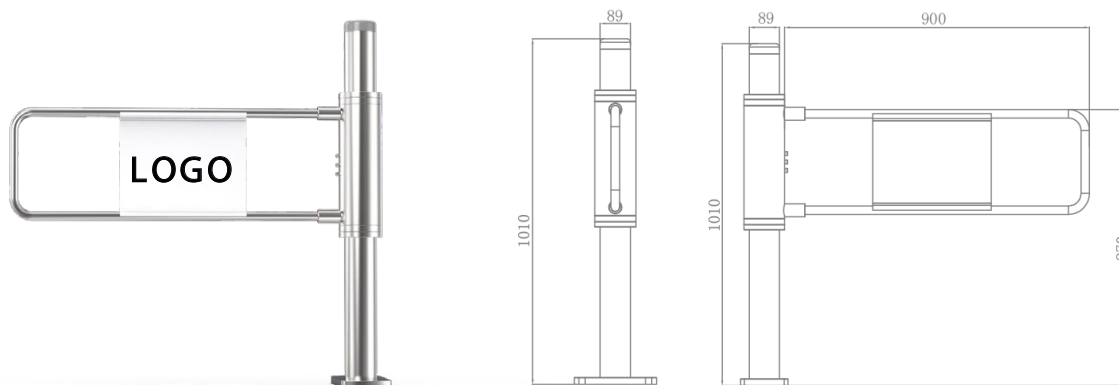

3 years  warranty

Qualica-RD **CAPELLA SUP-1W**

Manual Swing Gate one-way.

Qualica-RD CAPELLA SUP-1W is a one-way **manual swing gate** (indoor or outdoor), made of brushed stainless steel. It can be used without electricity.

It has an 89mm diameter pillar. It can be placed 1 piece (900mm wide passage), or 2 pieces (1800mm wide passage) to support the entrance of 3-4 people at the same time. It has one piece, it supports the passage of wheelchairs, baby carriages, etc.

3 years warranty. Easy to install and maintain. Suitable for indoor or outdoor use. Ideal for supermarket areas and so on.

QUALICA-RD

CAPELLA SUP-1W Manual Swing Gate

Technical specifications

Frame material	Stainless Steel 304
Arm material	Stainless steel 304
Dimensions	900*89*1010mm
Pitch width	900mm (1 unit) / 1800mm (2 units)
Net weight	25kg/unit
Direction of flow	Unidirectional
Flow rate	40 persons per minute
Manual push	Left or right

Dimensions (mm)

*The central area of the revolving door can be customized with your company logo.