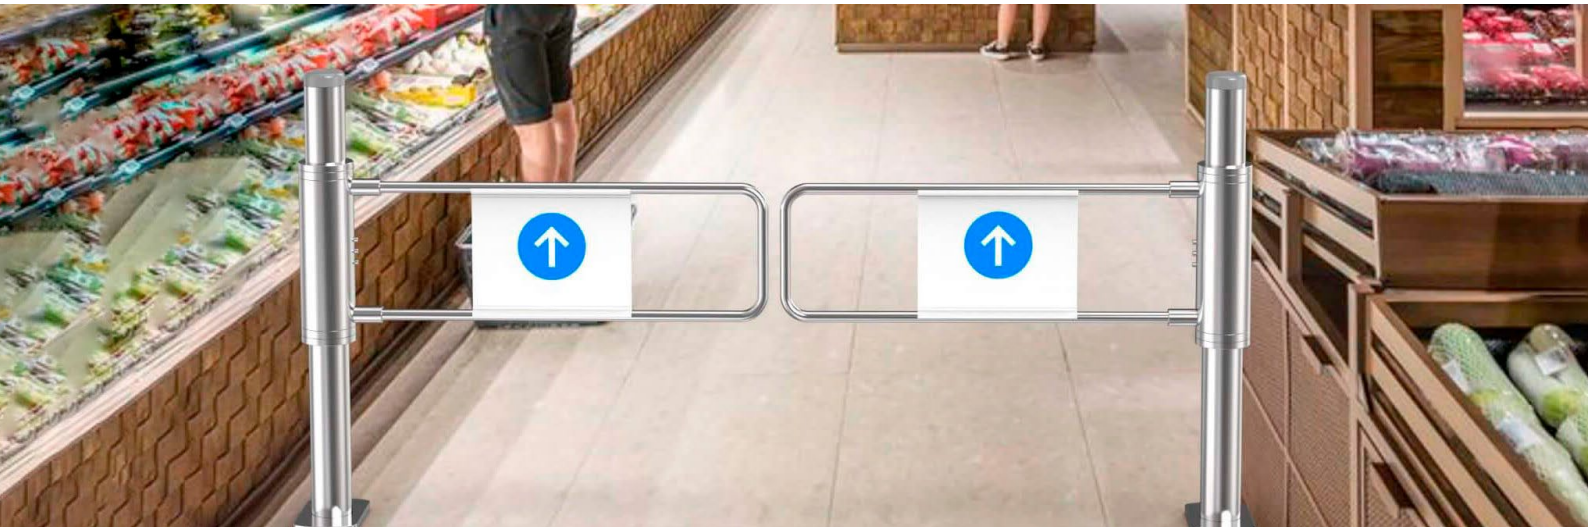

3 years  warranty

Qualica-RD **CAPELLA SUP-1W**

Manual Swing Gate one-way.

Qualica-RD CAPELLA SUP-1W is a one-way **manual swing gate** (indoor or outdoor), made of brushed stainless steel. It can be used without electricity.

It has an 89mm diameter pillar. It can be placed 1 piece (900mm wide passage), or 2 pieces (1800mm wide passage) to support the entrance of 3-4 people at the same time. It has one piece, it supports the passage of wheelchairs, baby carriages, etc.

3 years warranty. Easy to install and maintain. Suitable for indoor or outdoor use. Ideal for supermarket areas and so on.

QUALICA-RD

CAPELLA SUP-1W Manual Swing Gate

Technical specifications

Frame material	Stainless Steel 304
Arm material	Stainless steel 304
Dimensions	900*89*1010mm
Pitch width	900mm (1 unit) / 1800mm (2 units)
Net weight	25kg/unit
Direction of flow	Unidirectional
Flow rate	40 persons per minute
Manual push	Left or right