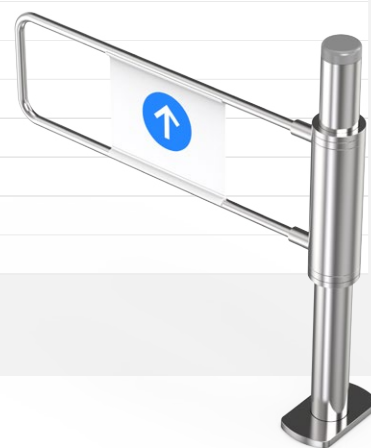

3 years  warranty

Qualica-RD **CAPELLA SUP-1W**

Manual Swing Gate one-way.

Qualica-RD CAPELLA SUP-1W is a one-way **manual swing gate** (indoor or outdoor), made of brushed stainless steel. It can be used without electricity.

It has an 89mm diameter pillar. It can be placed 1 piece (900mm wide passage), or 2 pieces (1800mm wide passage) to support the entrance of 3-4 people at the same time. It has one piece, it supports the passage of wheelchairs, baby carriages, etc.

3 years warranty. Easy to install and maintain. Suitable for indoor or outdoor use. Ideal for supermarket areas and so on.

QUALICA-RD

CAPELLA SUP-1W Manual Swing Gate

Technical specifications

Frame material	Stainless Steel 304
Arm material	Stainless steel 304
Dimensions	900*89*1010mm
Pitch width	900mm (1 unit) / 1800mm (2 units)
Net weight	25kg/unit
Direction of flow	Unidirectional
Flow rate	40 persons per minute
Manual push	Left or right

Dimensions (mm)

*The central area of the revolving door can be customized with your company logo.