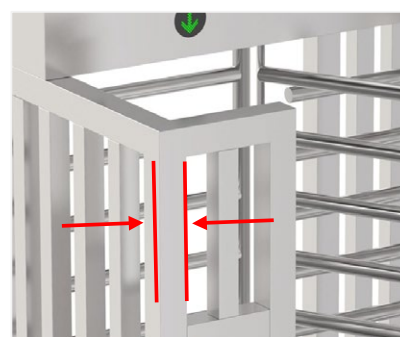

Dimensions (mm)

80*80 mm Tube, Stable Structure