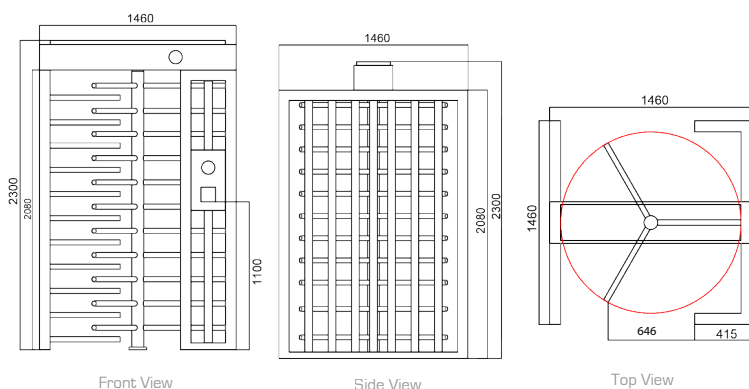

## Qualica-RD **SUN**

Full height turnstile with single door for pedestrian access.

**Qualica-RD SUN QR401-WS** is a full-height, single-rail, bi-directional turnstile with high technology and safety. The material is stainless steel (304 or 316) to withstand the harshest conditions. It is ideal for both indoor and outdoor use.

## Technical specifications

Frame material	304 / 316 stainless steel
Dimensions	1460 * 1460 * 2300mm (internal height 2080mm)
Arm support	120° rotors with 3 sections or 90° rotors with 4 sections
Net weight	250kg/unit
Pitch width	646mm/rail
Pitch direction	Mono-directional and bi-directional
MCBF	10 million
Power supply	AC220V/110V, 50/60Hz
Operating voltage	24V DC
Power consumption	40W
Operating temperature	-15 °C to 60 °C
Operating humidity	0 ~ 95% (No freezing)
Operating environment	Indoor / Outdoor
Flow rate	30 persons per minute
LED indicator	Yes
Emergency	Automatic arm open when switched off
Communication	Dry contact, relay signal, RS485

Manual control of entry direction

## Dimensions (mm)

80\*80 mm Tube, Stable Structure